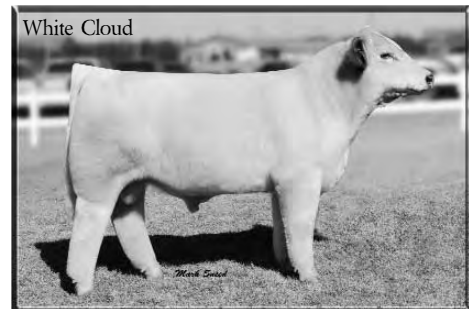

4 Bull Arrow K Farms
- AKF Unique 7U -
White Polled Calved: 03/20/2008 Reg.#: CM498591 Tattoo: 7U

CF Solution X Sull GNCC Salute 532R WF Evergreen Sable	CF Trump X NPS Desert Rose 004 CF Trump X NPS Mattis 530 AR Su Lu Otis McKee's SD Suzanna 49th Sir Blake AH Mayflower V941	BW:4.4 WW:26 YW:41 Milk:6
McKee's ASL Saranak AKF Flower 7J AKF Nickey 3E		

BW: 90 Unassisted
Unique's dam has been a cow that brings home the biggest calf every year. Her calves are good and consistent. Unique is big boned and heavy muscled.

JM Vortec K-Kim MP Castlerock 347M K-Kim TIA	Ka'Ba Legend 102 Waukaru Wimple 165 CF Trump X HR Mona Lisa W6844 WF Dillion SCC Roan Plus E64 Byland Double Barrel 5RD60 SBR Anne 035	
SCC Eskimo Joe G50 SBR Tosha 310 SBR Trisha 151		

BW: 78 Unassisted; Adj. 205 WT: 530; TH Free; PHA Free
Here is a full brother to the top selling bull at last year's Classic, 'White Cloud', who is pictured above. This bull is a younger version with the same cool look and balance as his brother, who is presently being promoted by Lautner Farms.