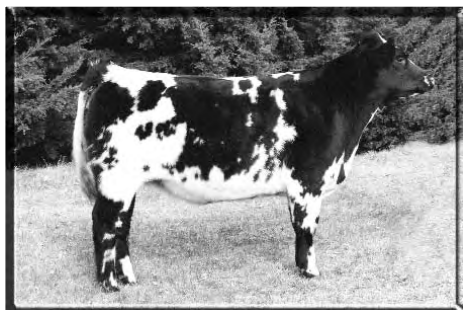

Supanckick Shorthorns

- SS Gretchen 736 -

Red/White Polled Calved: 07/31/2007 Reg.#: *x4140933 Tattoo: 736

JM Vortec
K-Kim Heist Chisom 161N
DFS Janet 538

BCC Mr Ante up
SS Gretchen 455 AU
Darlee's Snow Gizmia

Ka'Ba Legend 102
WauKaru Wimple 165 7/8
MTS Special Effect
TJB Betsy
BCC Double Down 1E 7/8
BCC Ms Pretty Girl
Elbee Leader C087
Darlee's Roan Snow

BW:33
WW:135
YW:207
Milk:32

BW: 77 Unassisted; TH Free
Gretchen 736 is AI Bred to Jake's Proud Jazz and is due in September. 736 was the Champion Shorthorn Heifer at the Buffalo County Fair last fall. She is moderate framed and will be an easy fleshing cow. She will produce those fancy and colorful show steers for you in the future!

12

Heifer

Sha Ron Farms

- SR Irish Star -

Red/White Polled Calved: 02/08/2008 Reg.#: x4142806 Tattoo: 240

SR Buddy
SR Bud
SR Rosie 6th

RB Eagle 166th
GB Eagle's Irish Star
GB Irish Star Dazzler

BCC Double Down 1E 7/8
SR Beth
SR Mack
REB Rosie 4TH
Byland Eagle F58
RB Golden Chain 79TH
Byland Dazzler 1AW105
CR Irish Star

BW:27
WW:133
YW:207
Milk:14

BW: 88 Unassisted; TH Positive
SR Irish Star is a typical SR Buddy heifer. She has bone, is clean fronted and a big hip. She also has a nice disposition.

13

Heifer