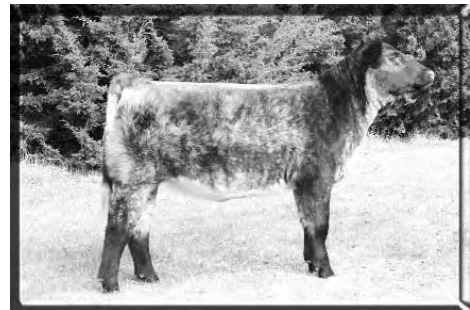

Supanckick Shorthorns

- SS Cherry 808 -

Roan Polled Calved: 03/05/2008 Reg.#: *x4140909 Tattoo: 808

WHR Sonny 8114
Little Cedar Churchill414
McKee's ASL Cherri 742

Kolt Eagle 16M
SS Princess Patty 605
SS Princess Patty 208

CF Trump X
WR4 Rodeo Cumberland 3R52
AR Su Lu Otis
McKee's PD Cherri 54th
RB Eagle 148th
J&J Rock Rose 509
WauKaru Formula
KL Princess Pat

BW:29
WW:158
YW:233
Milk:37

BW: 89 Unassisted; Adj. 205 WT: 612; TH Free
808 was first in her class at the Buffalo County Fair and fourth in her class at the Nebraska State Fair. She is clean fronted with lots of hair and a pretty roan color that adds extra eye catching appeal. She will be a fun junior project!

14

Heifer

Hansberger Cattle

- HCC Ruby Rose 98U -

Roan Polled Calved: 03/15/2008 Reg.#: Pending Tattoo: 98U ET

CF Trump X
AF SL Sin City
NPS Mirage 544

Byland Gold Spear
WauKaru Ruby Rose 9125
WauKaru Ruby Rose 115

Phildon Cunia Dividend
CF Carmele NG NG 158X
Deerpark Improver 57
Ka'Ba Rose T
Byland Gold Dust
Byland Augusta 1D40
HS Rodeo Drive 062WR
Waukaru Ruby Rose 119

BW: 84 Unassisted; Adj. 205 WT: 594; TH Free; PHA Free
This heifer's mother is one of our top donor cows. She has the look to compete in the ring as well as the pasture.

15

Heifer

3BC Shorthorn Farms

- 3BC Julia 0413 -

Red/White Polled Calved: 03/20/2008 Reg.#: *x4139997 Tattoo: 0801

DFS Rider Eagle 176
AR Su Lu Midland 467
BS Roan Mist

WHR RT Sharp Spear 2R16
3BC Julia 9816
3BC Jola

RB Eagle 148TH
DFRS Riders Janet 801
Dr Outlook
BS Red Mist 12
Byland Gold Spear
Rexlaine Lady Fool 67D
3BC Willow Wrangler 4724
3BC Long N Tall

BW:21
WW:22.2
YW:28.5
Milk:6.2
CE:-1

BW: 88 Unassisted; TH Free
This classy lady is dual purpose. She will have a first rate show career and then go on to be a super functional cow. She is donor quality.