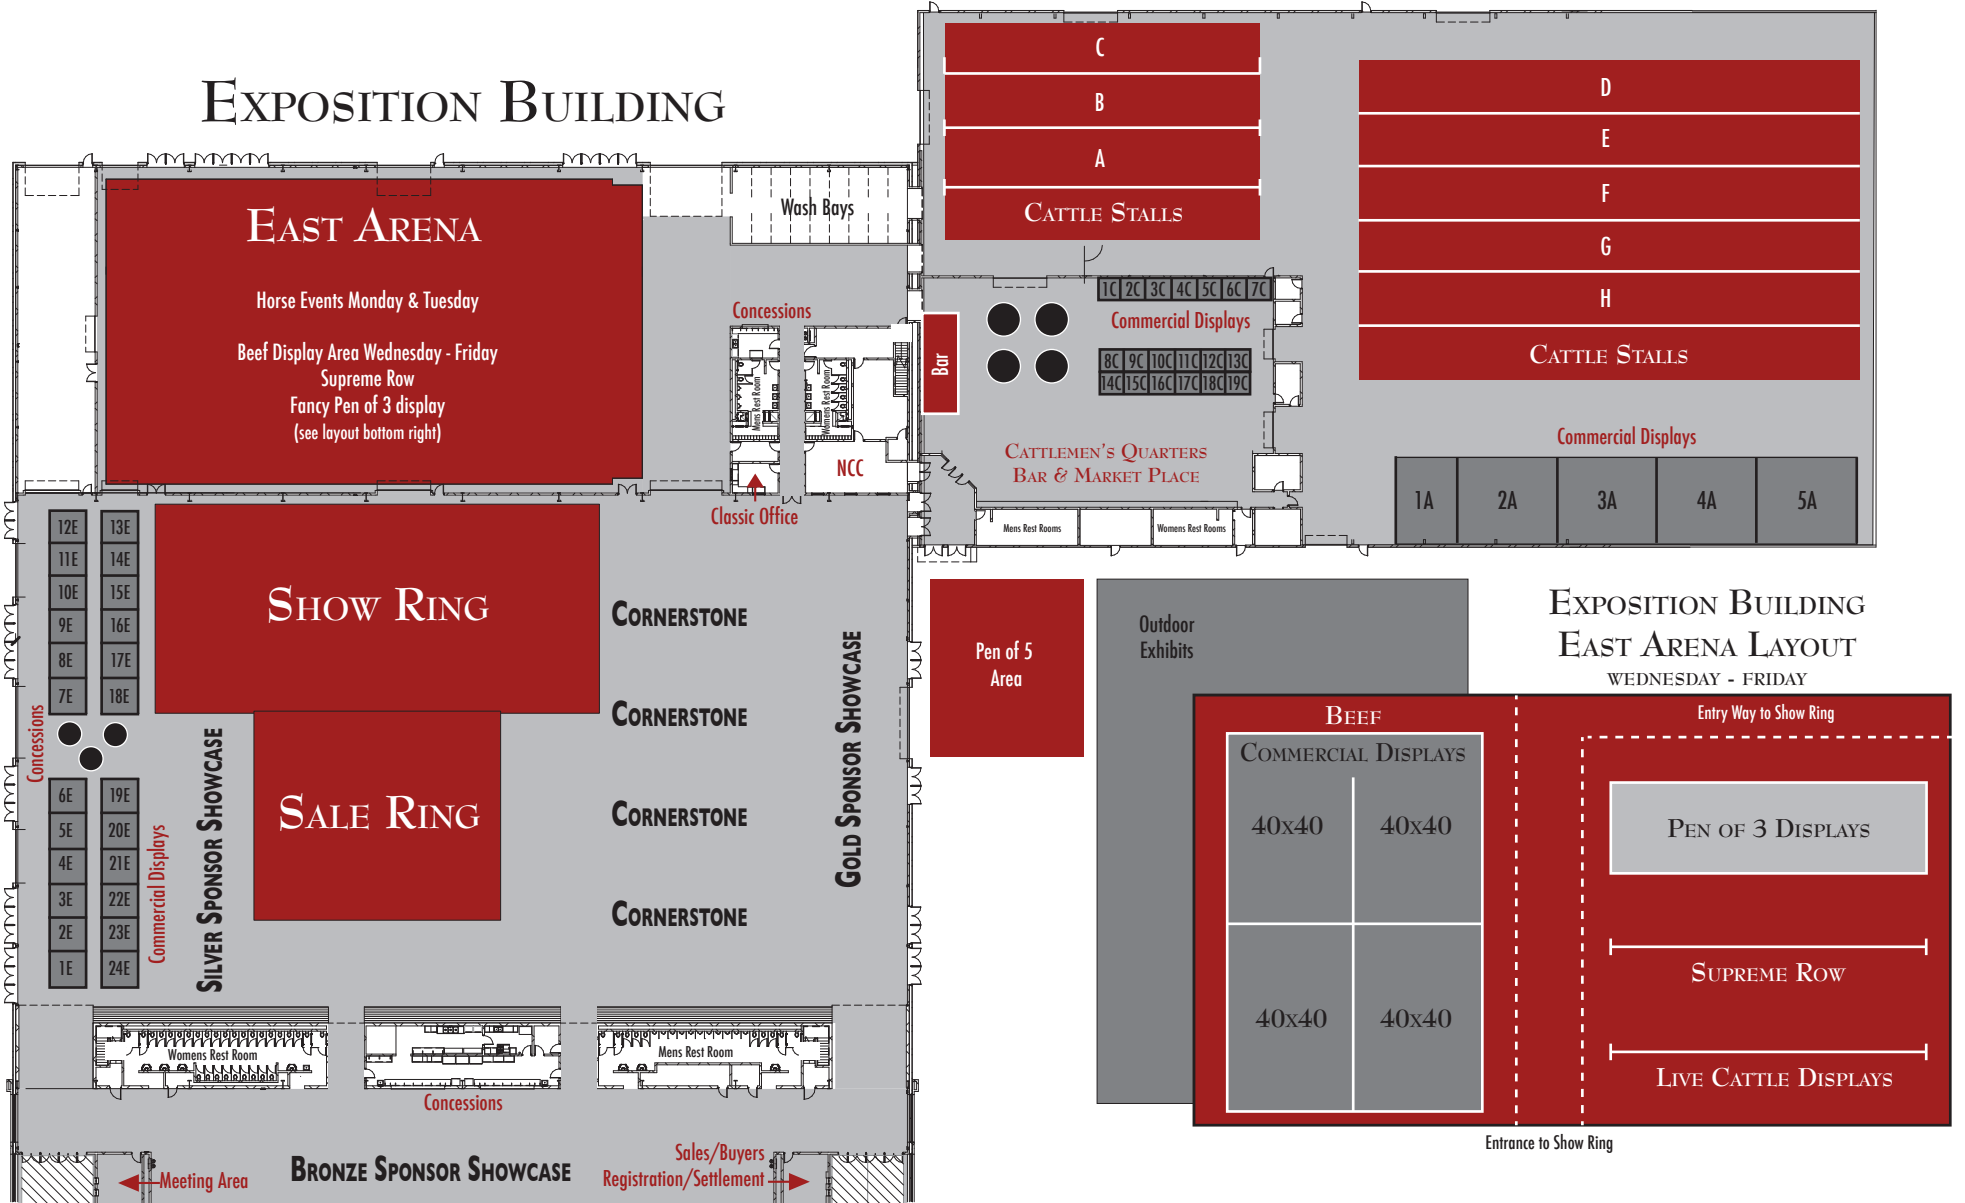

NEBRASKA CATTLEMEN'S CLASSIC LAYOUT

AG PAVILION

EXPOSITION BUILDING

NCC MAIN ENTRANCE